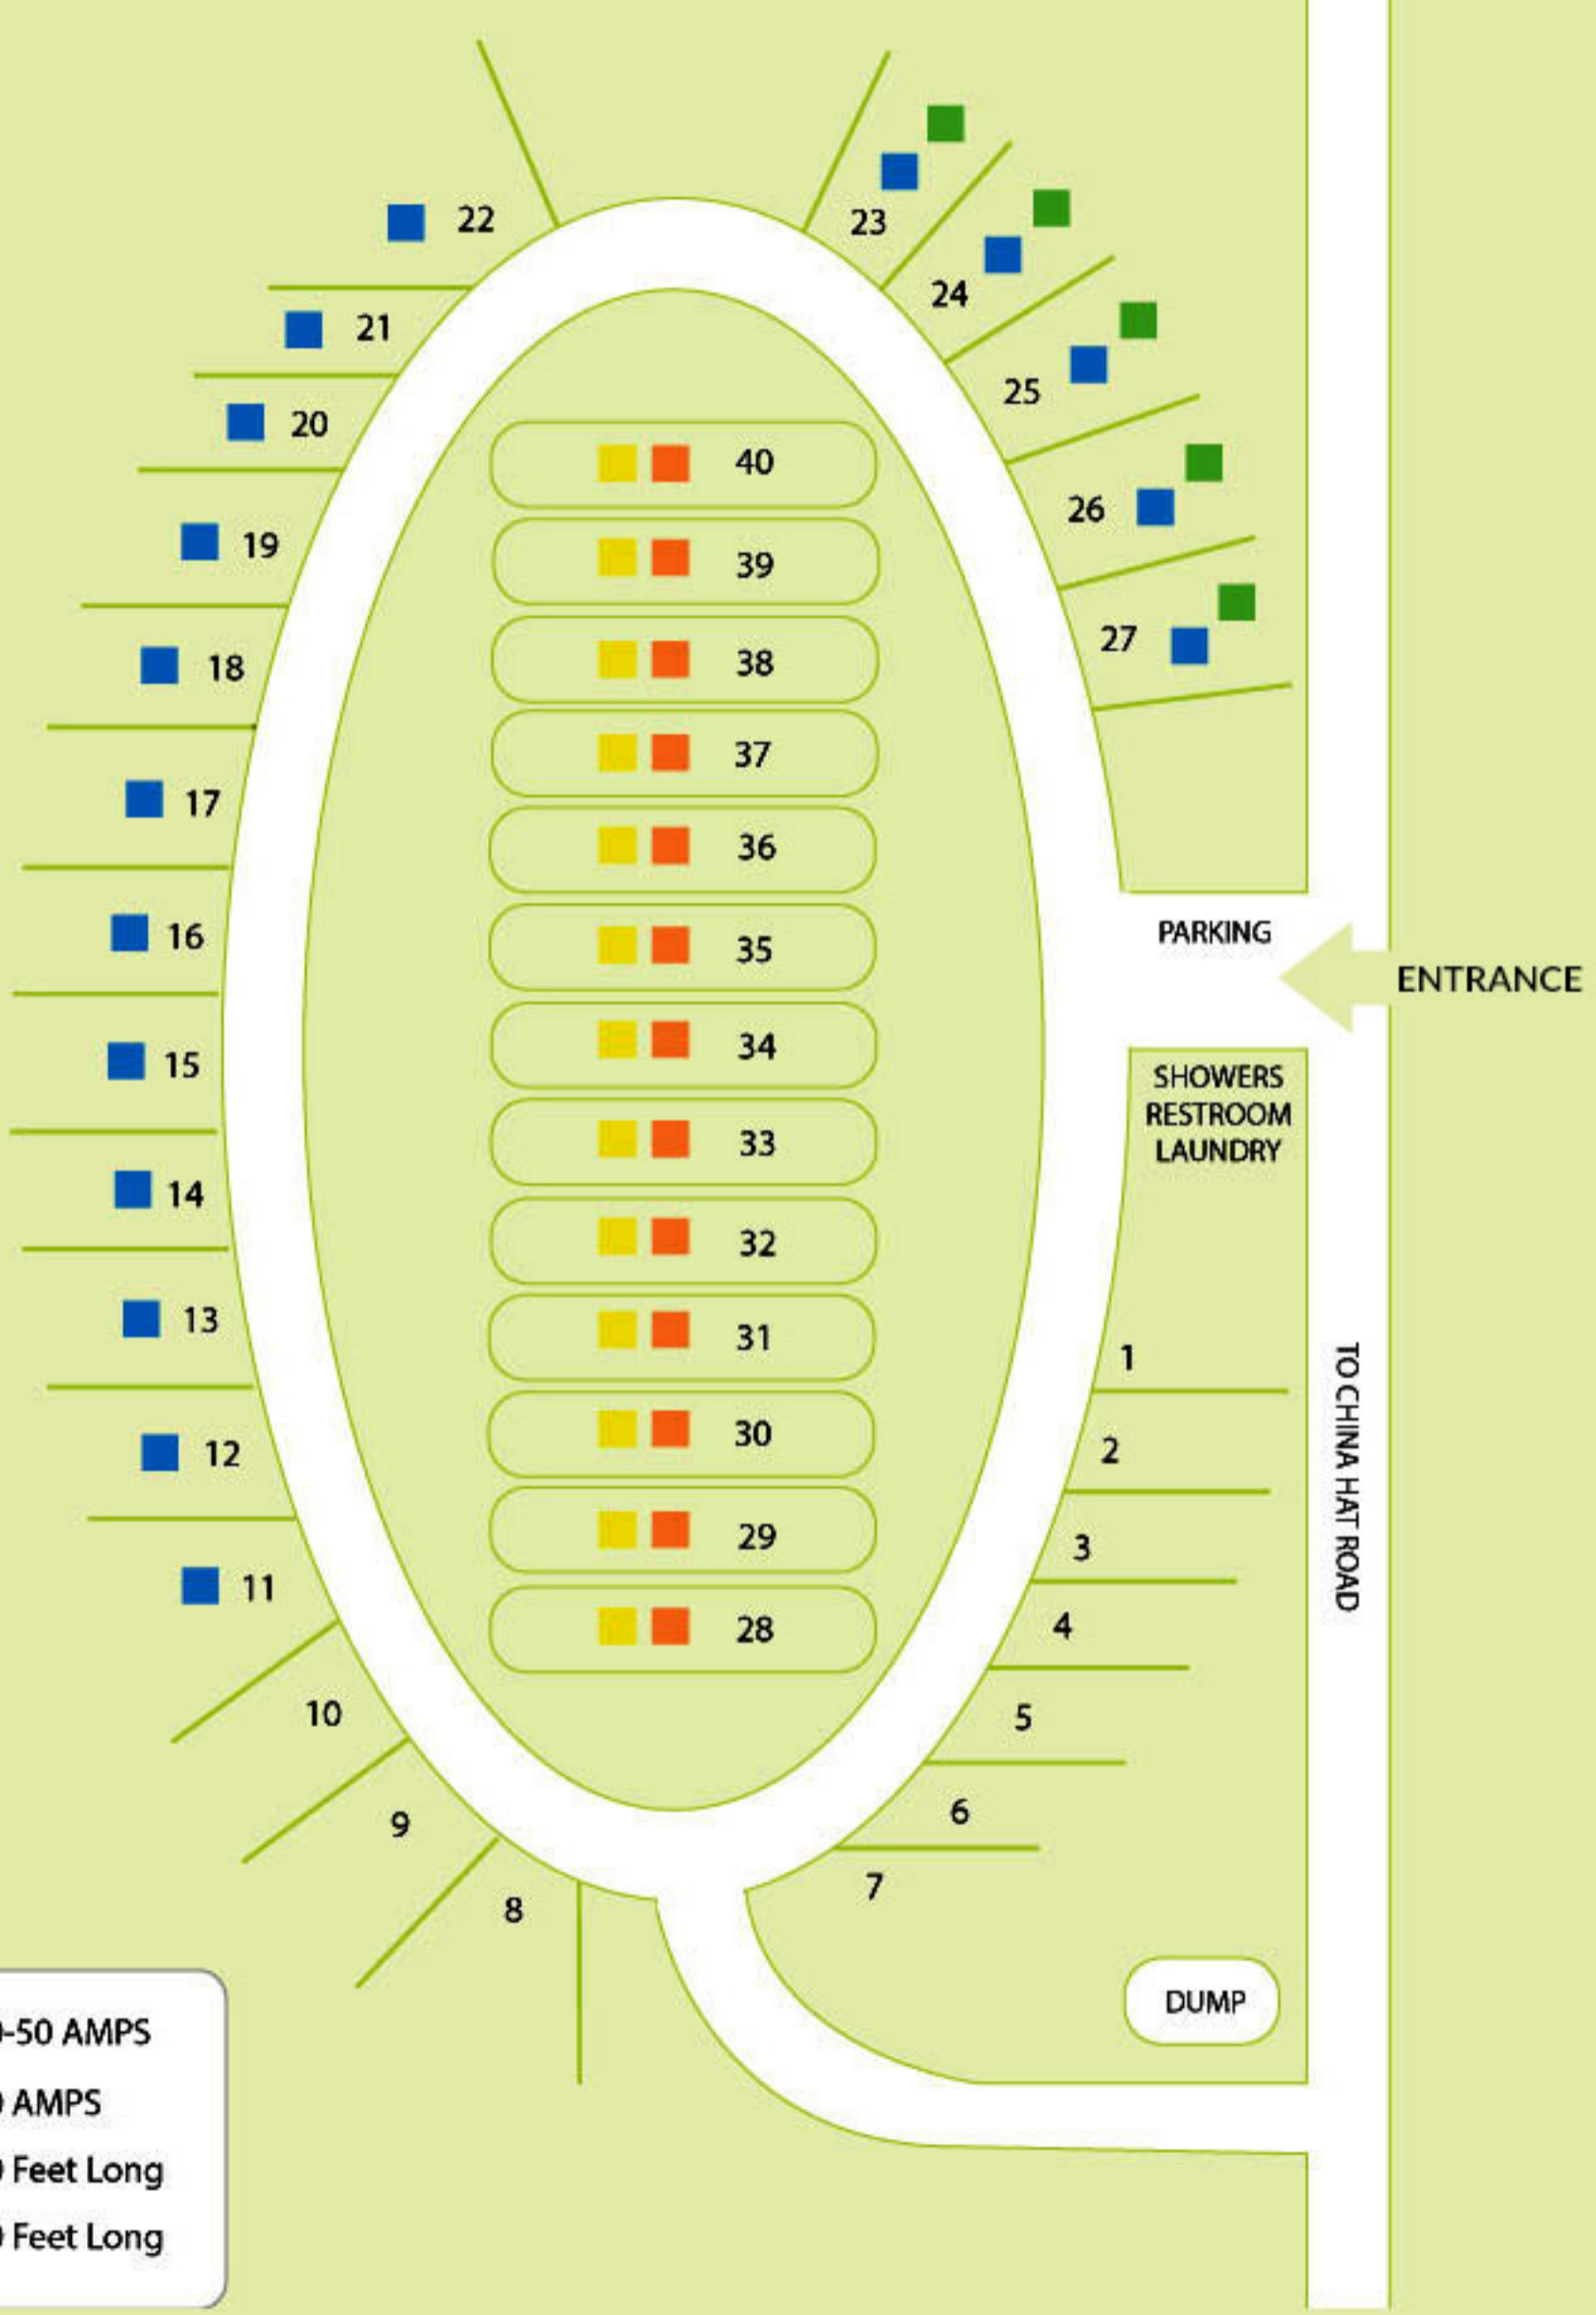

MAIN ROAD

ENTRANCE

PARKING

SHOWERS
RESTROOM
LAUNDRY

TO CHINA HAT ROAD

DUMP

- 30-50 AMPS
- 30 AMPS
- 30 Feet Long
- 40 Feet Long